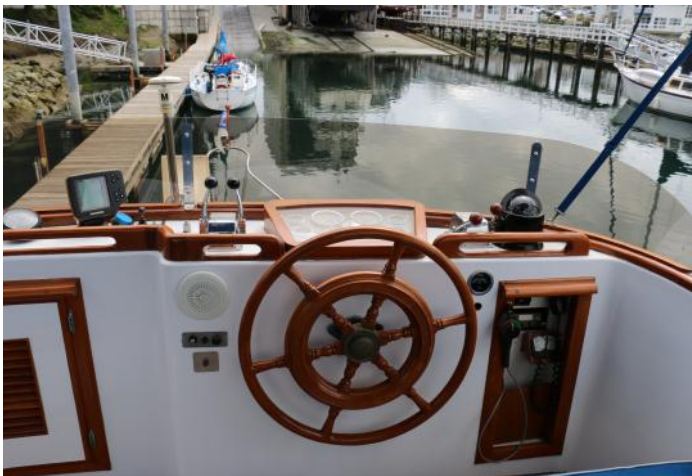

1980

A well kept vessel in a boathouse and twin Lehman Diesel Engines, low operating hrs, Onan generator, diesel heat, two full staterooms, two heads, large salon/galley, proper bridge, two helm stations.

Recent price adjustment

Owner has a 50' x 20' boathouse also available for purchase on "A" dock at Van Isle Marina, easy access in/out, good height, proper construction 30 AMP power, priced to sell $79,000

Boat held in non-operating company, buy the shares of the company, no tax payable in the purchase of the boat.

Call for an appointment to view this classic beauty.